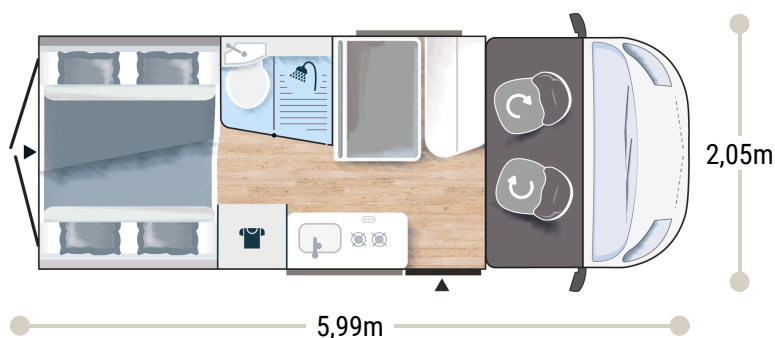

More info about this vehicle

2,65 m
1,89 m

4

4

4+1*

2934/3500 BREAK
3050/3500 PREMIUM

133 x 184
144 x 186
93/50 x 160

2.2L 140 HP / 103 kW

+ gas water heater

STRONG POINTS

VAN FOR FAMILY
BATHROOM WITH WINDOW
REAR REMOVABLE BED

BREAK EDITION ★★★ FIAT

- White
- Manual cab air conditioning
- Driver and passenger airbag
- Fix and go
- Swivel seats in the cab, with double armrests and adjustable height
- Electric de-icing rearview mirrors
- Cruise control and speed limiter
- ESP
- Traction +
- Hill Descent control
- Eco pack: Stop&Start, smart alternator, electronically-controlled fuel pump
- Panoramic skylight (or two skylights)
- Double-locking windows with combined blinds/screens
- Interior cab isothermal shutters
- USB ports/USB-C
- 15" steel rims with grey trims
- TV-ready
- Bathroom with window
- Rear opening windows
- Gas heating
- Dining area table extension
- Exterior table stand
- Electric step
- Solar panel ready (MPPT ready)
- Rear camera pre-wiring

SPORT EDITION ★★★★★ FIAT

BREAK EDITION +

- Campovolo grey
- Cab seat covers with matching cushions
- Fog lamps
- Heating using vehicle fuel used while on the road
- Maxi Cab
- Wardrobe
- Reinforced insulation "VPS"