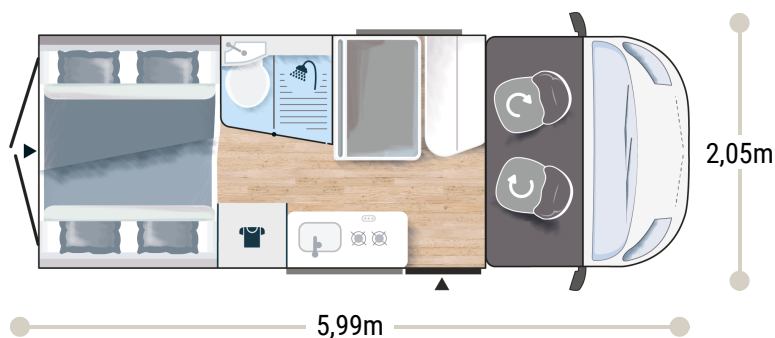

V114M

Challenger

2025

2,65 m
1,89 m

4+1*

2934/3500 BREAK
3050/3500 PREMIUM

133 x 184
144 x 186
93/50 x 160

STRONG POINTS

VAN FOR FAMILY
BATHROOM WITH WINDOW
REAR REMOVABLE BED

BREAK EDITION ★★★★★ FIAT

- White
- Manual cab air conditioning
- Driver and passenger airbag
- Fix and go
- Swivel seats in the cab, with double armrests and adjustable height
- Electric de-icing rearview mirrors
- Cruise control and speed limiter
- ESP
- Traction +
- Hill Descent control
- Eco pack: Stop&Start, smart alternator, electronically-controlled fuel pump
- Panoramic skylight (or two skylights)
- Double-locking windows with combined blinds/screens
- Interior cab isothermal shutters
- USB ports/USB-C
- 15" steel rims with grey trims
- TV-ready
- Bathroom with window
- Rear opening windows
- Gas heating
- Dining area table extension
- Exterior table stand
- Electric step
- Solar panel ready (MPPT ready)
- Rear camera pre-wiring