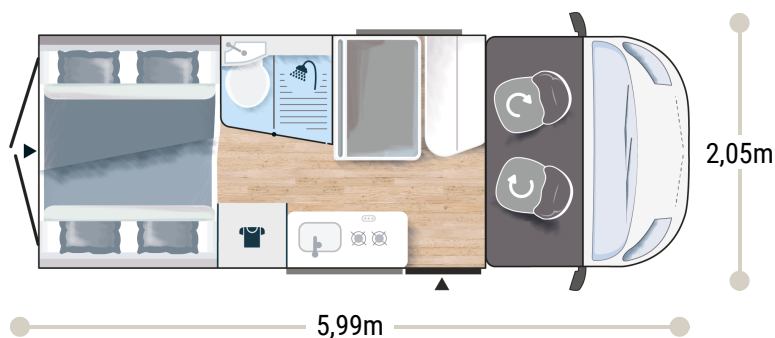

V114M

Challenger

2025

2,65 m
1,89 m

4

4

4+1*

2934/3500 BREAK
3050/3500 PREMIUM

133 x 184
144 x 186
93/50 x 160

2.2L 140 HP / 103 kW

STRONG POINTS

VAN FOR FAMILY BATHROOM WITH WINDOW REAR REMOVABLE BED

BREAK EDITION ★★★★★ FIAT

- White
- Manual cab air conditioning
- Driver and passenger airbag
- Fix and go
- Swivel seats in the cab, with double armrests and adjustable height
- Electric de-icing rearview mirrors
- Cruise control and speed limiter
- ESP
- Traction +
- Hill Descent control
- Eco pack: Stop&Start, smart alternator, electronically-controlled fuel pump
- Panoramic skylight (or two skylights)
- Double-locking windows with combined blinds/screens
- Interior cab isothermal shutters
- USB ports/USB-C
- 15" steel rims with grey trims
- TV-ready
- Bathroom with window
- Rear opening windows
- Gas heating
- Dining area table extension
- Exterior table stand
- Electric step
- Solar panel ready (MPPT ready)
- Rear camera pre-wiring

SPORT EDITION ★★★★★ FIAT

BREAK EDITION +

- Campovolo grey
- Furniture with ALTO finish
- Cab seat covers with matching cushions
- Coded front bumper
- 16" alloy wheels black
- Fog lamps
- Heating using vehicle fuel used while on the road
- Maxi Cab
- Wardrobe
- Reinforced insulation "VPS"
- Look : Leather steering wheel + chromed airvents + blackVol 16" alloy wheels
- Pack Van accessories: Exterior awning, solar panel, entrance door exterior lighting, door mosquito net, cab blind, dining nook extra bed

More info about this vehicle