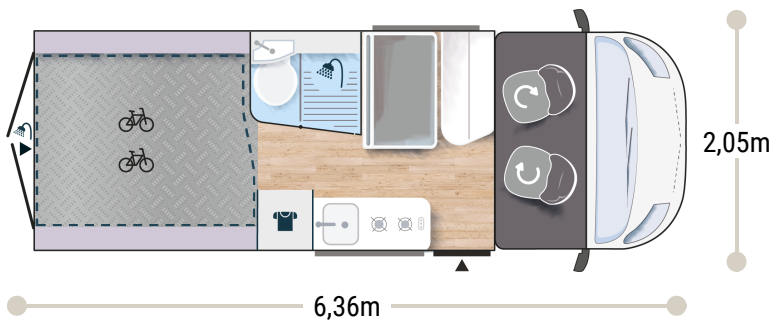

V210

Challenger

2025

More info about this vehicle

2,65 m
1,89 m

4

4

2+1*

3050/3500

156 x 95/50
190 x 185/175
160 x 185/175

2.2L 140 HP / 103 kW

+ gas water heater

STRONG POINTS

HIDEAWAY BED 190 X 190CM
MAXI GARAGE
BATHROOM WITH WINDOW

SPORT EDITION

FIAT

- Campovolo grey
- Manual cab air conditioning
- Driver and passenger airbag
- Fix and go
- Swivel seats in the cab, with double armrests and adjustable height
- Cab seat covers with matching cushions
- Electric de-icing rearview mirrors
- Cruise control and speed limiter
- ESP
- Traction +
- Hill Descent control
- Eco pack: Stop&Start, smart alternator, electronically-controlled fuel pump
- Panoramic skylight (or two skylights)
- Double-locking windows with combined blinds/screens
- USB ports/USB-C
- Coded front bumper
- 16" alloy wheels black
- Fog lamps
- TV-ready
- Heating using vehicle fuel used while on the road
- Bathroom with window
- Rear opening windows
- Dining area table extension
- Exterior table stand
- Electric step
- Maxi Cab
- Wardrobe
- Reinforced insulation "VPS"
- Solar panel ready (MPPT ready)
- Rear camera pre-wiring