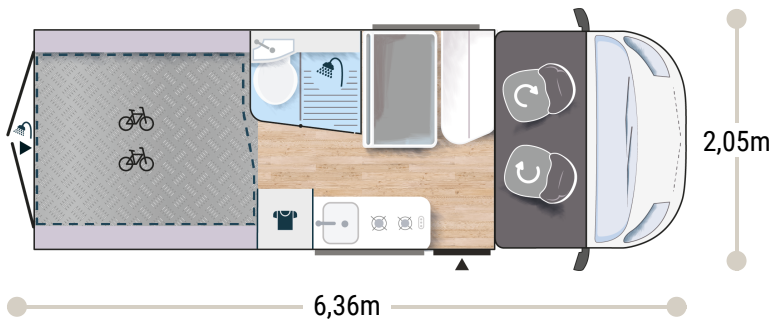

V210

Challenger

2025

2,65 m
1,89 m

4

4

2+1*

3050/3500

156 x 95/50
190 x 185/175
160 x 185/175

2.2L 140 HP / 103 kW

+ gas water heater

HIDEAWAY BED 190 X 190CM

STRONG POINTS

MAXI GARAGE

BATHROOM WITH WINDOW

SPORT EDITION ★★ ★ **FIAT**

- Campovolo grey
- Manual cab air conditioning
- Driver and passenger airbag
- Fix and go
- Swivel seats in the cab, with double armrests and adjustable height
- Cab seat covers with matching cushions
- Electric de-icing rearview mirrors
- Cruise control and speed limiter
- ESP
- Traction +
- Hill Descent control
- Eco pack: Stop&Start, smart alternator, electronically-controlled fuel pump
- Panoramic skylight (or two skylights)
- Double-locking windows with combined blinds/screens
- USB ports/USB-C
- Coded front bumper
- 16" alloy wheels black
- Fog lamps
- TV-ready
- Heating using vehicle fuel used while on the road
- Bathroom with window
- Rear opening windows
- Dining area table extension
- Exterior table stand
- Electric step
- Maxi Cab
- Wardrobe
- Reinforced insulation "VPS"
- Solar panel ready (MPPT ready)
- Rear camera pre-wiring