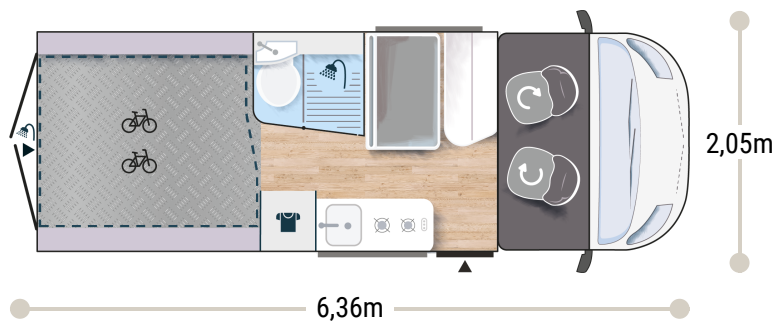

V210

Challenger

2025

2,65 m
1,89 m

4

4

2+1*

3050/3500

156 x 95/50
190 x 185/175
160 x 185/175

2.2L 140 HP / 103 kW

+ gas water heater

STRONG POINTS

HIDEAWAY BED 190 X 190CM
MAXI GARAGE
BATHROOM WITH WINDOW

SPORT EDITION ★★★ FIAT

- Campovolo grey
- Manual cab air conditioning
- Driver and passenger airbag
- Fix and go
- Swivel seats in the cab, with double armrests and adjustable height
- Cab seat covers with matching cushions
- Electric de-icing rearview mirrors
- Cruise control and speed limiter
- ESP
- Traction +
- Hill Descent control
- Eco pack: Stop&Start, smart alternator, electronically-controlled fuel pump
- Panoramic skylight (or two skylights)
- Double-locking windows with combined blinds/screens
- USB ports/USB-C
- Coded front bumper
- 16" alloy wheels black
- Fog lamps
- TV-ready
- Heating using vehicle fuel used while on the road
- Bathroom with window
- Rear opening windows
- Dining area table extension
- Exterior table stand
- Electric step
- Maxi Cab
- Wardrobe
- Reinforced insulation "VPS"
- Solar panel ready (MPPT ready)
- Rear camera pre-wiring
- Look : Leather steering wheel + chromed airvents + blackVol 16" alloy wheels
- Pack Van accessories: Exterior awning, solar panel, entrance door exterior lighting, door mosquito net, cab blind, dining nook extra bed