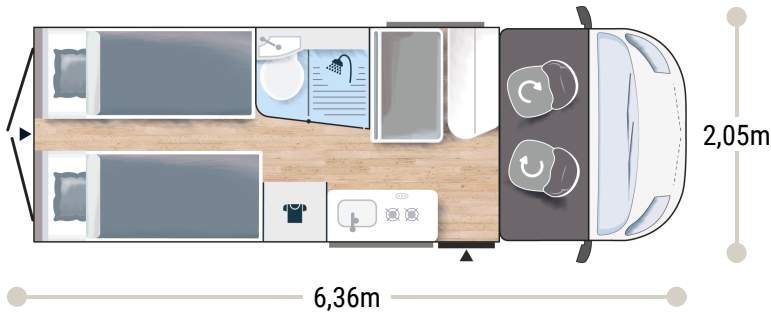

V217

Challenger

2025

2,65 m
1,89 m

4

4

2+1*

3025/3500 BREAK
3140/3500 PREMIUM

80 x 195
+ 80 x 186
95/50 x 156
cm

2.2L 140 HP / 103 kW

BREAK EDITION ★★★★★ FIAT

- White
- Manual cab air conditioning
- Driver and passenger airbag
- Fix and go
- Swivel seats in the cab, with double armrests and adjustable height
- Electric de-icing rearview mirrors
- Cruise control and speed limiter
- ESP
- Traction +
- Hill Descent control
- Eco pack: Stop&Start, smart alternator, electronically-controlled fuel pump
- Panoramic skylight (or two skylights)
- Double-locking windows with combined blinds/screens
- Interior cab isothermal shutters
- USB ports/USB-C
- 15" steel rims with grey trims
- TV-ready
- Bathroom with window
- Rear opening windows
- Gas heating
- Dining area table extension
- Exterior table stand
- Electric step
- Solar panel ready (MPPT ready)
- Rear camera pre-wiring

SPORT EDITION ★★★★★ FIAT

BREAK EDITION +

- Campovolo grey
- Cab seat covers with matching cushions
- Coded front bumper
- 16" alloy wheels black
- Fog lamps
- Heating using vehicle fuel used while on the road
- Maxi Cab
- Wardrobe
- Reinforced insulation "VPS"