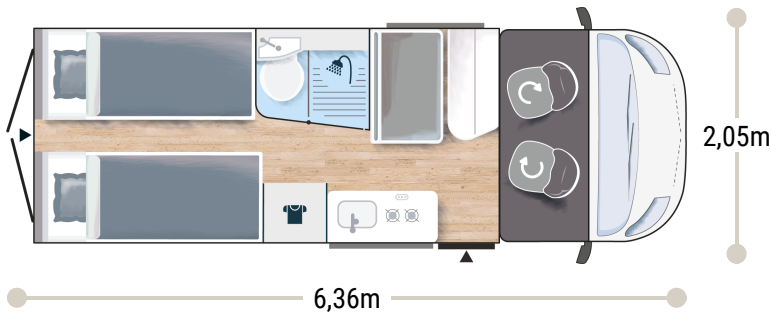

More info about this vehicle

2,65 m
1,89 m

2+1*

3025/3500 BREAK
3140/3500 PREMIUM

80 x 195
+ 80 x 186
95/50 x 156

2.2L 140 HP / 103 kW

+ gas water heater

BREAK EDITION ★★★ FIAT

- White
- Manual cab air conditioning
- Driver and passenger airbag
- Fix and go
- Swivel seats in the cab, with double armrests and adjustable height
- Electric de-icing rearview mirrors
- Cruise control and speed limiter
- ESP
- Traction +
- Hill Descent control
- Eco pack: Stop&Start, smart alternator, electronically-controlled fuel pump
- Panoramic skylight (or two skylights)
- Double-locking windows with combined blinds/screens
- Interior cab isothermal shutters
- USB ports/USB-C
- 15" steel rims with grey trims
- TV-ready
- Bathroom with window
- Rear opening windows
- Gas heating
- Dining area table extension
- Exterior table stand
- Electric step
- Solar panel ready (MPPT ready)
- Rear camera pre-wiring

SPORT EDITION ★★★★★ FIAT

BREAK EDITION +

- Campovolo grey
- Cab seat covers with matching cushions
- Coded front bumper
- 16" alloy wheels black
- Fog lamps
- Heating using vehicle fuel used while on the road
- Maxi Cab
- Wardrobe
- Reinforced insulation "VPS"