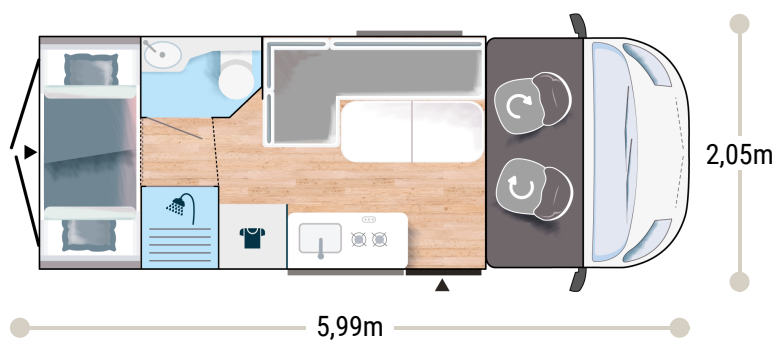

More info about this vehicle

2,65 m
1,89 m

5

5

5

kg 3050/3500

130 x 200
68 x 183
79,5 x 185
88 x 190

2.2L 140 HP / 103 kW

+ gas water heater

EDITION ★★★★★ FIAT

- Campovolo grey
- Manual cab air conditioning
- Driver and passenger airbag
- Fix and go
- Swivel seats in the cab, with double armrests and adjustable height
- Cab seat covers with matching cushions
- Electric de-icing rearview mirrors
- Cruise control and speed limiter
- ESP
- Traction +
- Hill Descent control
- Eco pack: Stop&Start, smart alternator, electronically-controlled fuel pump
- Double-locking windows with combined blinds/screens
- USB ports/USB-C
- Coded front bumper
- 16" alloy wheels black
- Fog lamps
- TV-ready
- Heating using vehicle fuel used while on the road
- Bathroom with window
- Rear opening windows
- Dining area table extension
- Electric step
- Maxi Cab
- Reinforced insulation "VPS"
- Solar panel ready (MPPT ready)
- Rear camera pre-wiring
- Pop-up