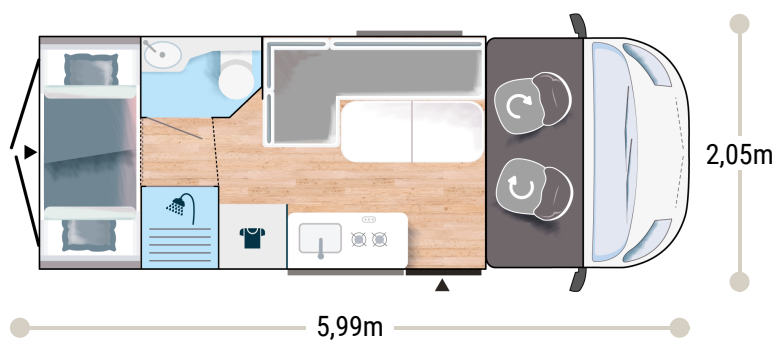

## More info about this vehicle

2,65 m  
1,89 m

5

5

5

kg 3050/3500

130 x 200  
68 x 183  
79,5 x 185  
88 x 190

2.2L 140 HP / 103 kW

## EDITION ★★★★★ FIAT

- Campovolo grey
- Manual cab air conditioning
- Driver and passenger airbag
- Fix and go
- Swivel seats in the cab, with double armrests and adjustable height
- Cab seat covers with matching cushions
- Electric de-icing rearview mirrors
- Cruise control and speed limiter
- ESP
- Traction +
- Hill Descent control
- Eco pack: Stop&Start, smart alternator, electronically-controlled fuel pump
- Double-locking windows with combined blinds/screens
- USB ports/USB-C
- Coded front bumper
- 16" alloy wheels black
- Fog lamps
- TV-ready
- Heating using vehicle fuel used while on the road
- Bathroom with window
- Rear opening windows
- Dining area table extension
- Electric step
- Maxi Cab
- Reinforced insulation "VPS"
- Solar panel ready (MPPT ready)
- Rear camera pre-wiring
- Pop-up