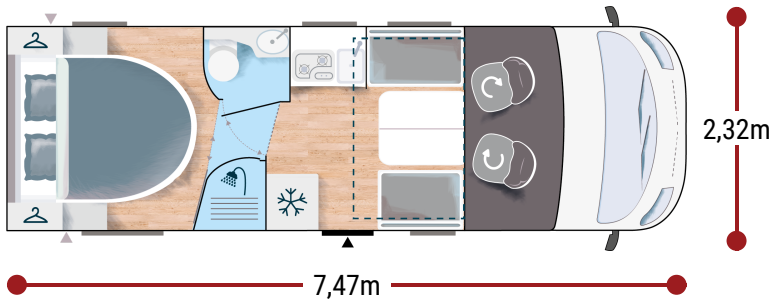

3048

Challenger

2025

2,92 m
2,16 m

4

5

4

3120/3500

160 x 190 200
0 140 x 190

2.2L 140 HP / 103 kW / Auto.

6000 W diesel

STRONG POINTS

XL BED 160 X 200 CM
ADJUSTABLE HEIGHT OF REAR BED
DOUBLE DOOR BATHROOM

ETAPE EDITION

FIAT

- White
- Manual cab air conditioning
- Driver and passenger airbag
- Fix and go
- Swivel seats in the cab, with double armrests and adjustable height
- Cab seat covers with matching cushions
- Electric rear-view mirrors
- Cruise control and speed limiter
- ESP
- Traction +
- Hill Descent control
- Eco pack: Stop&Start, smart alternator, electronically-controlled fuel pump
- Unit step insulation
- Cell door with window
- Panoramic skylight (or two skylights)
- Double-locking windows with combined blinds/screens
- Curtains
- Damped cupboard hinges
- USB ports/USB-C
- IRP structure: GRP on roof/floor/sides, floor 64 mm thick
- Technibox
- 8-speed automatic gearbox
- Coded front bumper
- 16" alloy wheels black
- Gas external socket
- Fog lamps
- Luxury entrance door with window and central locking cab/cell
- Premium mattress main berth
- Headboard
- TV-ready
- Heating using vehicle fuel used while on the road
- Entrance door exterior lighting
- Wardrobe
- Solar panel ready (MPPT ready)
- Driver door with electric window
- Rear camera pre-wiring
- Look : Leather steering wheel + chromed airvents + blackVol 16" alloy wheels
- Pack Low profile accessories: Exterior awning, solar panel, door mosquito net, cab blinds, extra beds twin beds, 2nd battery installation kit (can lead to loss of place for road use)
- Isofix anchorage

More info about this vehicle