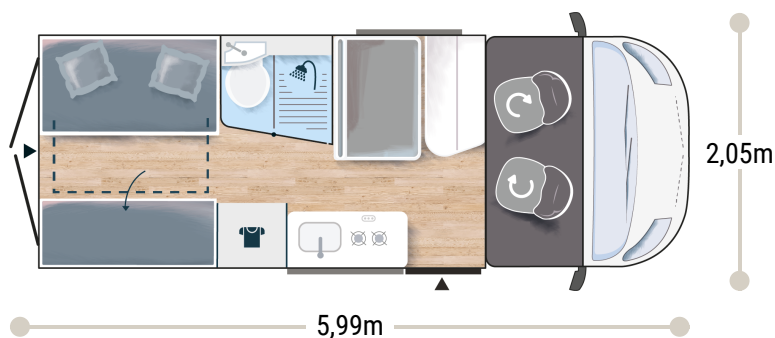

V114L

Challenger

2025

2,65 m
1,89 m

4

4

2+1*

2913/3500

149 x 186
93/50 x 160

STRONG POINTS

BATHROOM WITH WINDOW
REAR REMOVABLE BED
CLEVER STORAGE

BREAK EDITION ★★★ FIAT

- White
- Manual cab air conditioning
- Driver and passenger airbag
- Fix and go
- Swivel seats in the cab, with double armrests and adjustable height
- Electric de-icing rearview mirrors
- Cruise control and speed limiter
- ESP
- Traction +
- Hill Descent control
- Eco pack: Stop&Start, smart alternator, electronically-controlled fuel pump
- Panoramic skylight (or two skylights)
- Double-locking windows with combined blinds/screens
- Interior cab isothermal shutters
- USB ports/USB-C
- 15" steel rims with grey trims
- TV-ready
- Bathroom with window
- Rear opening windows
- Gas heating
- Dining area table extension
- Exterior table stand
- Electric step
- Solar panel ready (MPPT ready)
- Rear camera pre-wiring