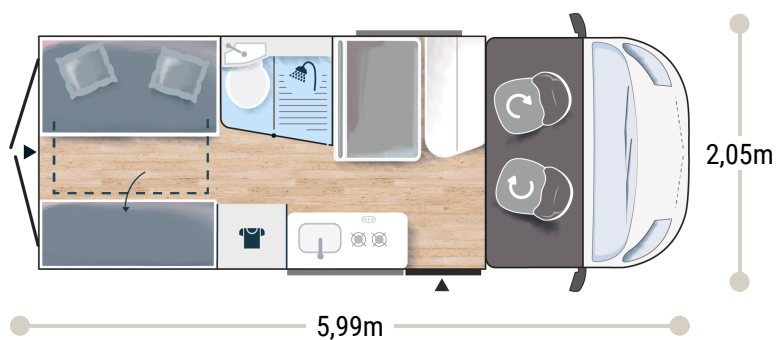

More info about this vehicle

2,65 m  
1,89 m

4

4

2+1\*

2913/3500

149 x 186  
93/50 x 160

2.2L 120 HP 89 kW Manual

### BREAK EDITION ★★★ FIAT

- White
- Manual cab air conditioning
- Driver and passenger airbag
- Fix and go
- Swivel seats in the cab, with double armrests and adjustable height
- Electric de-icing rearview mirrors
- Cruise control and speed limiter
- ESP
- Traction +
- Hill Descent control
- Eco pack: Stop&Start, smart alternator, electronically-controlled fuel pump
- Panoramic skylight (or two skylights)
- Double-locking windows with combined blinds/screens
- Interior cab isothermal shutters
- USB ports/USB-C
- 15" steel rims with grey trims
- TV-ready
- Bathroom with window
- Rear opening windows
- Gas heating
- Dining area table extension
- Exterior table stand
- Electric step
- Solar panel ready (MPPT ready)
- Rear camera pre-wiring