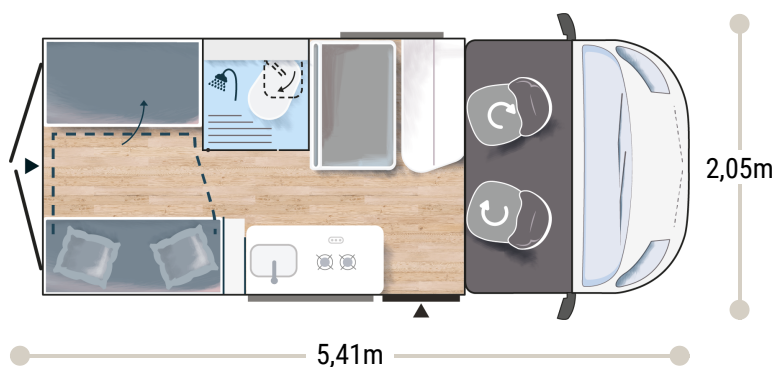

More info about this vehicle

2,65 m
1,89 m

4 seats

4 seats

2+1* seats

2882/3500 BREAK
2997/3500 PREMIUM

132/116 x 186
93/50 x 146

2.2L 140 HP / 103 kW

+ gas water heater

BREAK EDITION ★★★ FIAT

- White
- Manual cab air conditioning
- Driver and passenger airbag
- Fix and go
- Swivel seats in the cab, with double armrests and adjustable height
- Electric de-icing rearview mirrors
- Cruise control and speed limiter
- ESP
- Traction +
- Hill Descent control
- Eco pack: Stop&Start, smart alternator, electronically-controlled fuel pump
- Panoramic skylight (or two skylights)
- Double-locking windows with combined blinds/screens
- Interior cab isothermal shutters
- USB ports/USB-C
- 15" steel rims with grey trims
- TV-ready
- Bathroom with window
- Rear opening windows
- Gas heating
- Dining area table extension
- Exterior table stand
- Electric step
- Solar panel ready (MPPT ready)
- Rear camera pre-wiring

SPORT EDITION ★★★★★ FIAT

BREAK EDITION +

- Campovolo grey
- Cab seat covers with matching cushions
- Coded front bumper
- 16" alloy wheels black
- Fog lamps
- Heating using vehicle fuel used while on the road
- Maxi Cab
- Wardrobe
- Reinforced insulation "VPS"