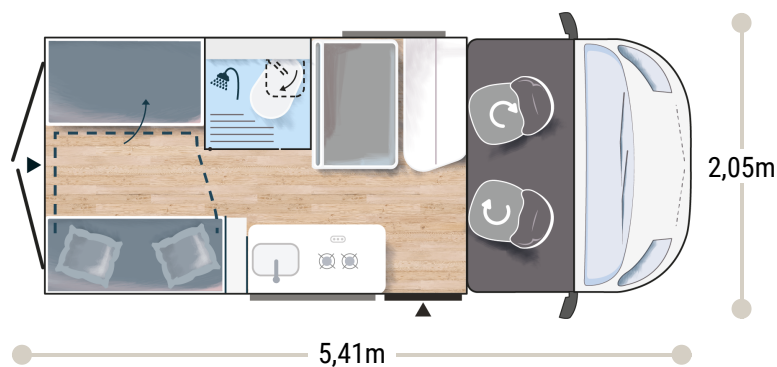

V114S

Challenger

2025

2,65 m
1,89 m

4

4

2+1*

2882/3500 BREAK
2997/3500 PREMIUM

132/116 x 186
93/50 x 146

2.2L 140 HP / 103 kW

BREAK EDITION ★★★ FIAT

- White
- Manual cab air conditioning
- Driver and passenger airbag
- Fix and go
- Swivel seats in the cab, with double armrests and adjustable height
- Electric de-icing rearview mirrors
- Cruise control and speed limiter
- ESP
- Traction +
- Hill Descent control
- Eco pack: Stop&Start, smart alternator, electronically-controlled fuel pump
- Panoramic skylight (or two skylights)
- Double-locking windows with combined blinds/screens
- Interior cab isothermal shutters
- USB ports/USB-C
- 15" steel rims with grey trims
- TV-ready
- Bathroom with window
- Rear opening windows
- Gas heating
- Dining area table extension
- Exterior table stand
- Electric step
- Solar panel ready (MPPT ready)
- Rear camera pre-wiring

SPORT EDITION ★★★★★ FIAT

BREAK EDITION +

- Campovolo grey
- Cab seat covers with matching cushions
- Coded front bumper
- 16" alloy wheels black
- Fog lamps
- Heating using vehicle fuel used while on the road
- Maxi Cab
- Wardrobe
- Reinforced insulation "VPS"